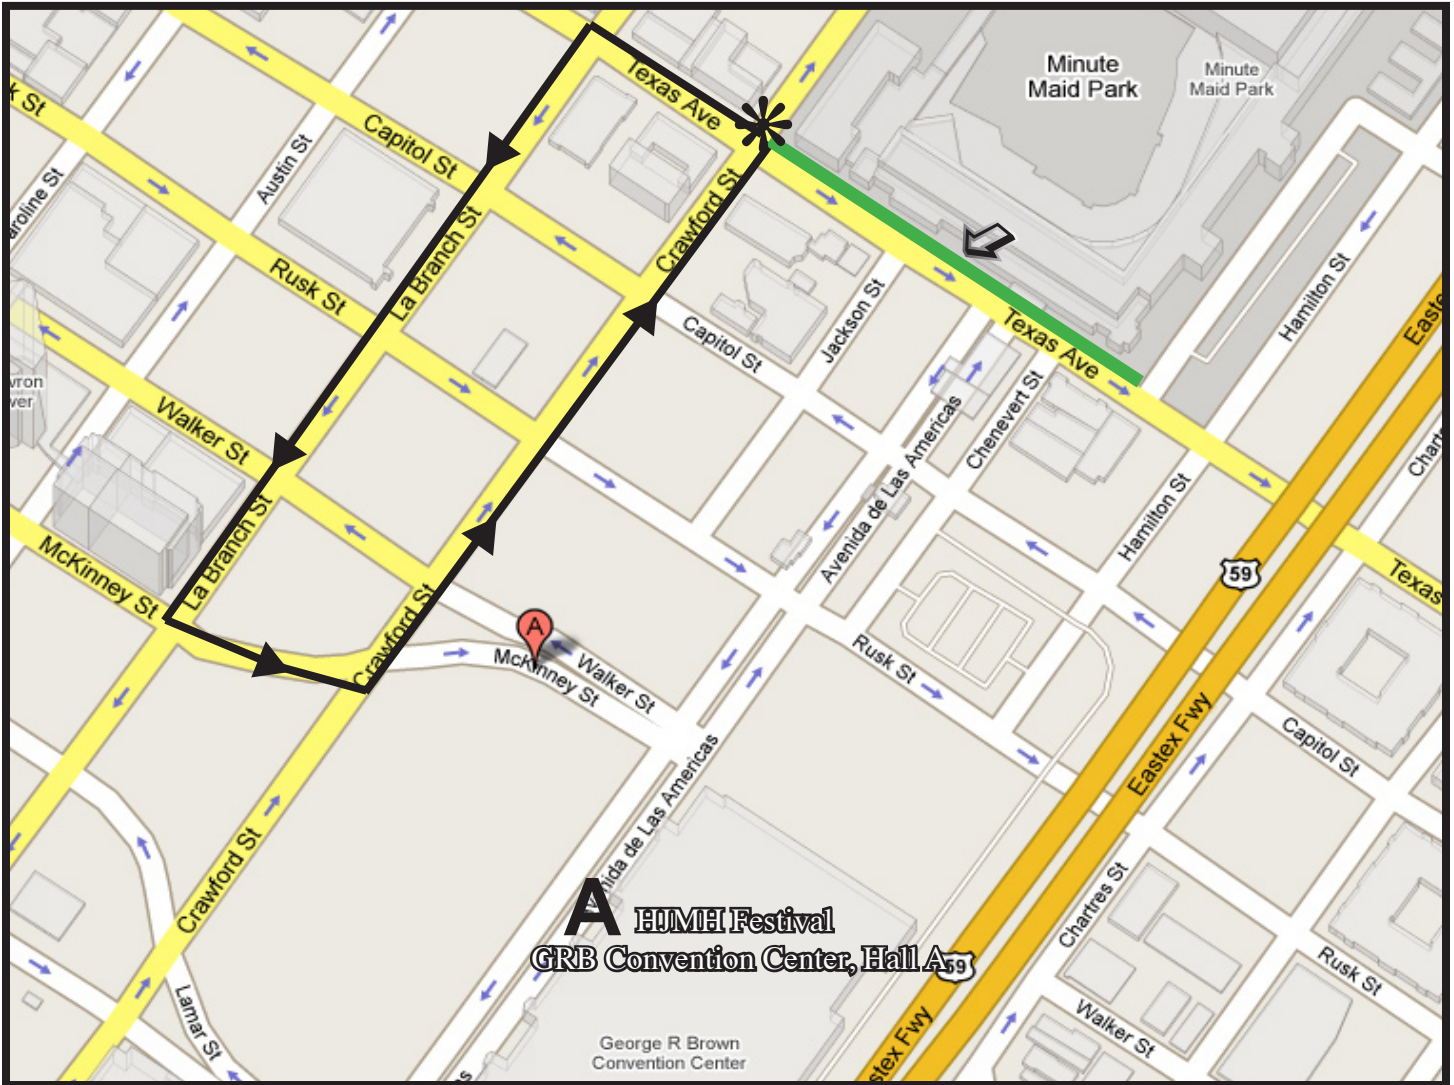

# NATIONAL EMANCIPATION ASSOCIATION 2009 Juneteenth Parade Route Saturday, June 13, 2009

**PARADE LOAD-IN:** 8:00AM The corner of Hamilton and Texas

**PARADE START:** 10:00AM The corner of LaBranch at Texas, proceed south on LaBranch, turn east on McKinney, north on Crawford and conclude on Crawford at Texas. Staging and disbanding on Texas between Crawford and Hamilton.

**NEA CEREMONY at GRB Convention Center, Hall A:** 12:00PM Houston Juneteenth Multi-cultural Health Festival